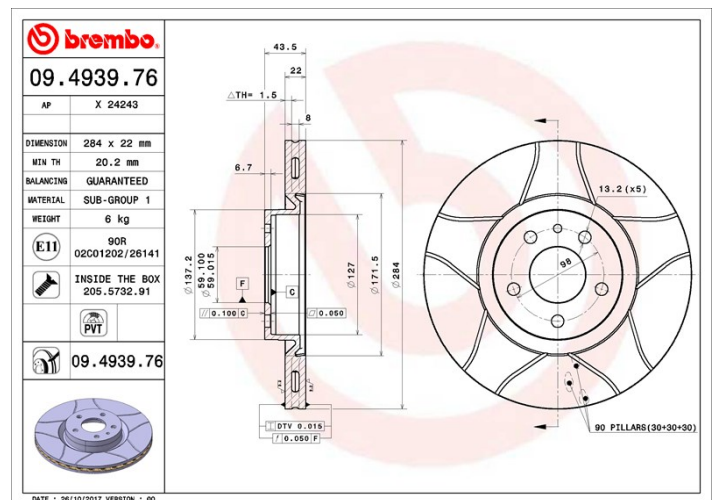

Disc 09.4939.76

brembo
AFTERMARKET

Disc technical data

Diameter (Diameter)
284 mm

Overall height (A)
43,5 mm

Centring diameter (B)
59 mm

Number of holes (C)
5

Thickness (TH)
22 mm

Minimum thickness
20,2 mm

Tightening torque 
98 Nm

Unit per box
2

Brand part numbers

Brembo
09.4939.76

AP
X 24243

Technical specifications

PVT vented disc