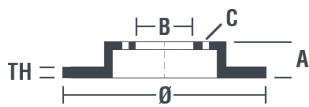

Disc 09.4939.76

brembo
AFTERMARKET

Disc technical data

Diameter (Diameter)
284 mm

Overall height (A)
43,5 mm

Centring diameter (B)
59 mm

Number of holes (C)
5

Thickness (TH)
22 mm

Minimum thickness
20,2 mm

Tightening torque
98 Nm

Unit per box
2