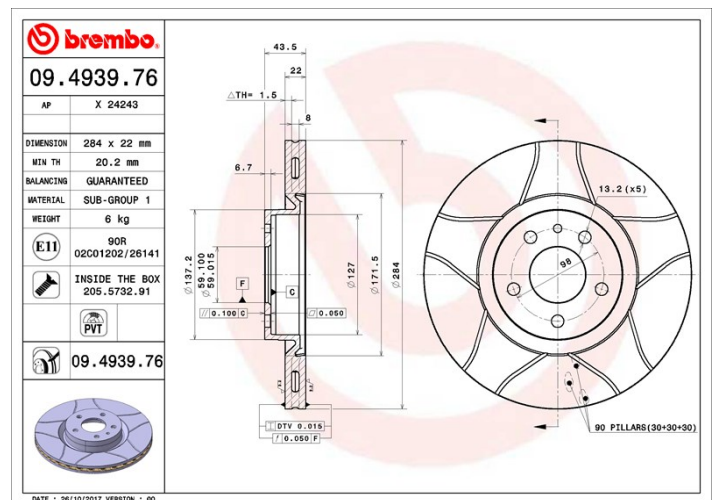

## Disc technical data

**Diameter** (Diameter)  
284 mm

**Overall height** (A)  
43,5 mm

**Centring diameter** (B)  
59 mm

**Number of holes** (C)  
5

**Thickness** (TH)  
22 mm

**Minimum thickness**  
20,2 mm

## Brand part numbers

**Brembo**  
09.4939.76

**AP**  
X 24243