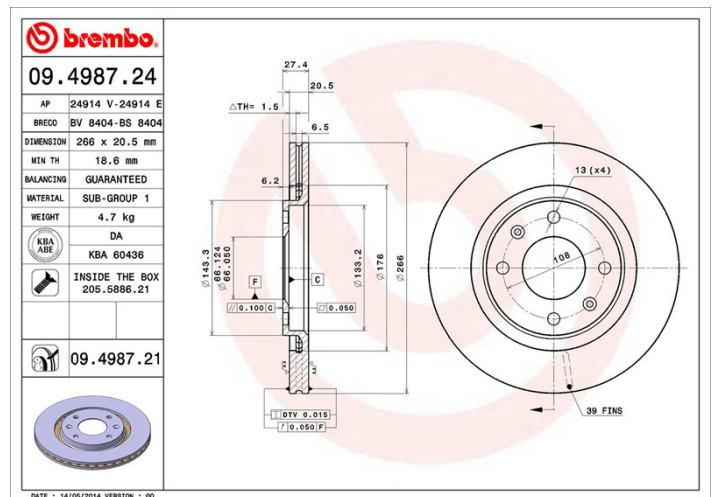

- ✓ OE-equivalent
- ✓ Brembo quality
- ✓ ECE-R90 certificate
- ✓ Safety
- ✓ Anti-corrosion
- ✓ Fastening screws

Technical specifications

EAN code
8020584023020

Front

Diameter
266 mm

Thickness (TH)
20,5 mm

Height (A)
27 mm

Number of holes (C)
4

Brake disc type
Ventilated

Centering (B)
66 mm

Min. thickness
18,6 mm

Tightening torque
90 Nm

Units per box
2

COMPATIBLE VEHICLES

CITROËN