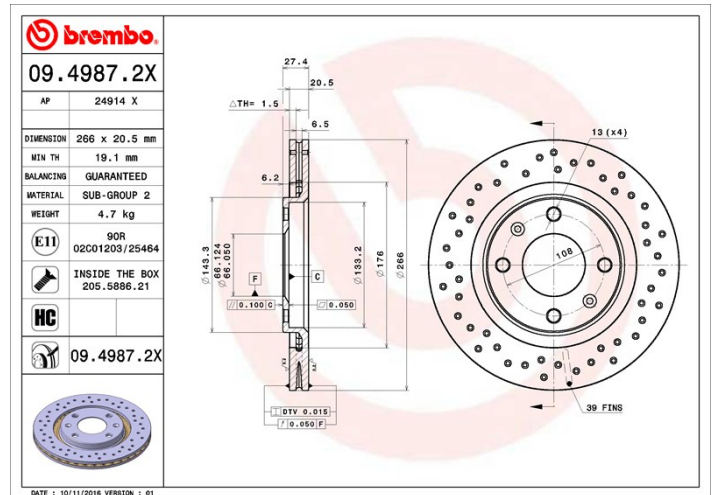

## Technical specifications

EAN code  
**8020584217405**

**Front**

Diameter  
**266 mm**

Thickness (TH)  
**20,5 mm**

Height (A)  
**27 mm**

Number of holes (C)  
**4**

Brake disc type  
**Ventilated**

Centering (B)  
**66 mm**

Min. thickness  
**19,1 mm**

Tightening torque  
**90 Nm**

Units per box  
**2**