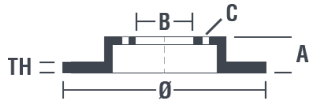

Disc technical data

Axle Front

Diameter
271 mm

Overall height (A)
59,4 mm

Centring diameter (B)
94 mm

Number of holes (C)
5

Thickness (TH)
22 mm

Minimum thickness
19 mm

Tightening torque
Nm

Unit per box
2

EANCode
8020584565223

Brand part numbers

Brembo
09.5652.20

AP
24457

Breco
BS 8127

Technical specifications

Compatible vehicles

OPEL			
Model	Type	Kw	Year
MONZA A (22_)	2.0 E	85	03/83 10/84
MONZA A (22_)	2.2 E	85	11/84 08/86
MONZA A (22_)	2.5 E	100	05/81 08/86
MONZA A (22_)	2.5 E	103	06/84 08/86
MONZA A (22_)	3.0 GSE	132	02/78 08/86
MONZA A (22_)	3.0 GSE	115	09/85 08/86
SENATOR A (29_)	2.0 E	85	03/83 10/84
SENATOR A (29_)	2.2 E	85	11/84 08/87
SENATOR A (29_)	2.2 TD	63	11/84 08/87
SENATOR A (29_)	2.5 E	100	01/83 08/84
SENATOR A (29_)	2.5 E	103	09/84 08/87
SENATOR A (29_)	3.0	115	09/85 08/87