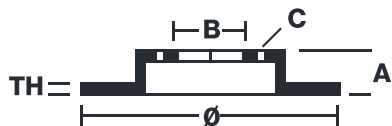

BRAKE DISC

09.5843.10

The **09.5843.10** brake disc is synonymous with reliability

The Brembo brake disc is fully interchangeable with an Original Equipment brake disc. The control of the entire production cycle allows Brembo to offer brake discs with outstanding performance levels, reliability, durability and comfort in all conditions of use. All Brembo brake discs are accompanied by the ECE-R90 homologation.

- ✓ OE-equivalent
- ✓ Brembo quality
- ✓ ECE-R90 certificate
- ✓ Safety
- ✓ PVT ventilation
- ✓ Fastening screws

Technical specifications

EAN code
8020584584316

Axle
Front

Diameter Ø
257 mm

Thickness (TH)
22 mm