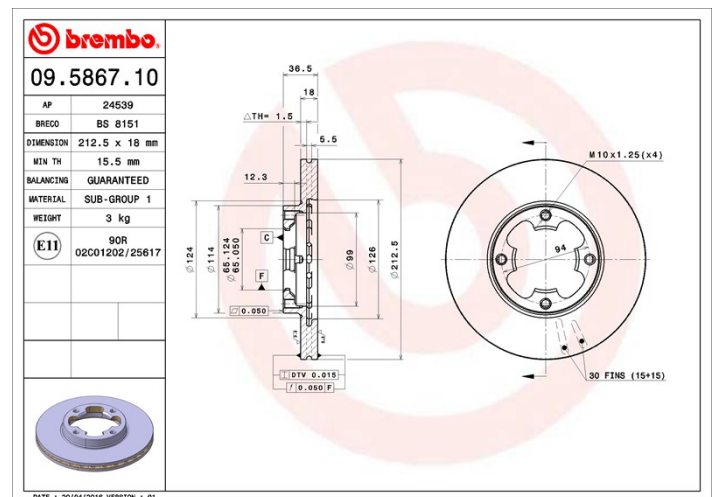

Disc technical data

Axle Front

Diameter
212 mm

Overall height (A)
36,5 mm

Centring diameter (B)
65 mm

Number of holes (C)
4

Thickness (TH)
18 mm

Minimum thickness
15,5 mm

Tightening torque
Nm

Unit per box
2

EANCode
8020584586716

Brand part numbers

Brembo
09.5867.10

AP
24539

Breco
BS 8151

Technical specifications