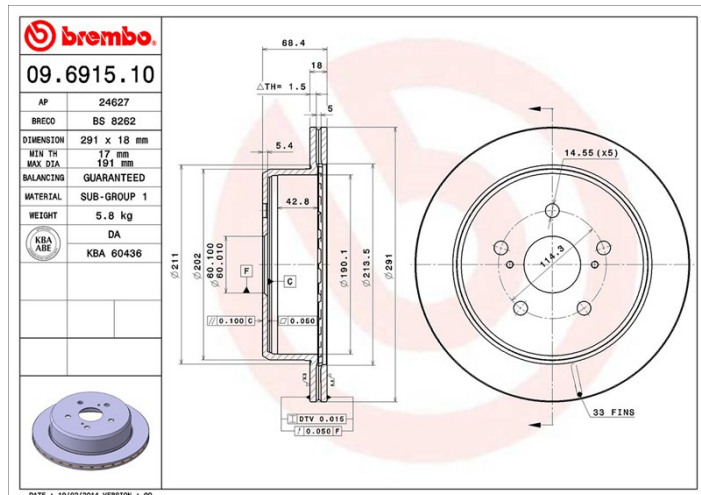

Disc
09.6915.10

 **brembo**
AFTERMARKET

Disc technical data

Axle Rear

Diameter (Diameter)
291 mm

Overall height (A)
68,3 mm

Centring diameter (B)
60 mm

Number of holes (C)
5

Thickness (TH)
18 mm

Minimum thickness
17 mm

Tightening torque 
103 Nm

Unit per box
2

EANCode
8020584691519

Brand part numbers

Brembo
09.6915.10

AP
24627

Breco
BS 8262

Technical specifications

Compatible vehicles

TOYOTA

| Model | Type | Kw | Year |
|---------------------|--------------------------|-----|-------------|
| PREVIA (_R1_, _R2_) | 2.4 (TCR11_, TCR10_) | 97 | 05/90 08/00 |
| PREVIA (_R1_, _R2_) | 2.4 4WD (TCR21_, TCR20_) | 97 | 01/90 08/00 |
| SUPRA (_A7_) | 3.0 (MA70_) | 140 | 01/86 05/93 |
| SUPRA (_A7_) | 3.0 24V (MA70_) | 150 | 01/86 08/88 |
| SUPRA (_A7_) | 3.0 Turbo (MA70_) | 175 | 08/88 05/93 |
| SUPRA (_A7_) | 3.0 Turbo (MA70_) | 173 | 09/87 04/93 |