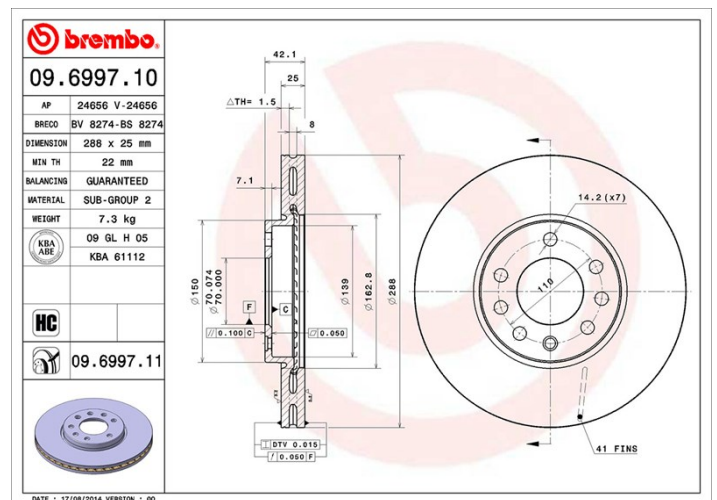

Brand part numbers

Brembo
09.6997.10

AP
24656

Breco
BS 8274

Technical specifications

High Carbon disc (HC)

Thanks to the high percentage of carbon in the chemical composition of the cast iron, the HC disc provides greater damping coefficient, able to reduce vibration and noise while driving.

HC

Compatible vehicles

OPEL			
Model	Type	Kw	Year
CALIBRA A (C89)	2.0 i Turbo 4x4 (M07)	150	08/91 07/97
CALIBRA A (C89)	2.5 i V6 (M07)	125	04/93 07/97
SPEEDSTER (E01)	2.0 Turbo (R97)	147	08/02 08/06
SPEEDSTER (E01)	2.2 (R97)	108	06/00 08/05
VECTRA B (J96)	1.6 GL (F19)	60	09/95 08/96
VECTRA B (J96)	1.6 i (F19)	55	10/95 04/02
VECTRA B (J96)	1.6 i (F19)	55	10/95 04/02
VECTRA B (J96)	1.6 i 16V (F19)	74	10/95 04/02