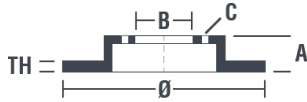

Disc technical data

Axle Front

Diameter
288 mm

Overall height (A)
34,2 mm

Centring diameter (B)
65 mm

Number of holes (C)
5

Thickness (TH)
25 mm

Minimum thickness
22 mm

Tightening torque
120 Nm

Unit per box
2

EANCode
8020584024225

Brand part numbers

Brembo
09.7010.21

AP
24847 V

Breco
BV 8471

09.7010.20	
AP	24847 V-24847
BRECO	BV 8471 - BS 8471
DIMENSION	288 x 25 mm
MIN TH	22 mm
BALANCING	GUARANTEED
MATERIAL	SUB-GROUP 2
WEIGHT	7.2 kg
KBA ABE	09 GL H 05 KBA 61112
INSIDE THE BOX	205.5886.21
HC	
	09.7010.21