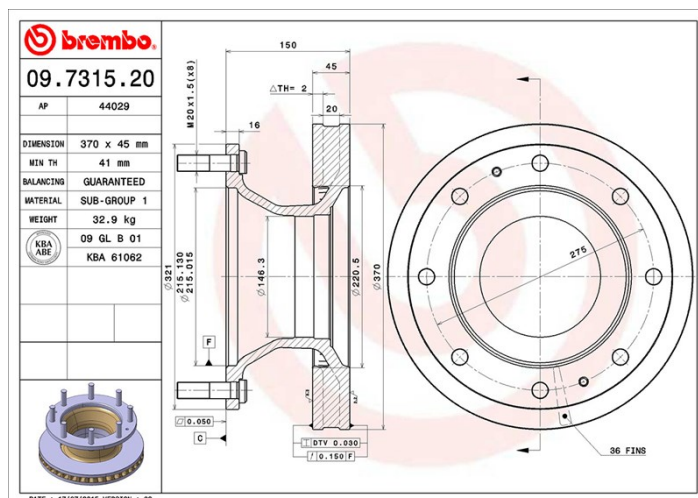

Disc technical data

Axle Front	Diameter 370 mm
Overall height (A) 150 mm	Centring diameter (B) 215 mm
Number of holes (C) 8	Thickness (TH) 45 mm
Minimum thickness 41 mm	Tightening torque Nm
Unit per box 1	EANCode 8020584731529

Brand part numbers

Brembo	AP
09.7315.20	44029

Technical specifications

Compatible vehicles

IVECO			
Model	Type	Kw	Year
EuroCargo I-III	120 E 15	105	01/91 09/15
EuroCargo I-III	120 E 15 K	105	01/91 09/15
EuroCargo I-III	120 E 18 K	130	01/91 09/15
EuroCargo I-III	120 E 18, 120 E 18 P, 120 E 18 H	130	01/91 09/15
EuroCargo I-III	120 E 23, 120 E 23 P, 120 E 23 FP, 120 E 23 H	167	01/91 09/15
EuroCargo I-III	130 E 15	105	01/91 09/15
EuroCargo I-III	130 E 15 K	105	01/91 09/15
EuroCargo I-III	130 E 18	130	01/91 09/15
EuroCargo I-III	130 E 18 K	130	01/91 09/15
EuroCargo I-III	130 E 23	167	01/91 09/15
EuroCargo I-III	260 E 23 T	167	01/91 09/15