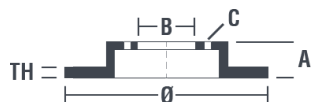

Disc technical data

Axle Front	Diameter 370 mm
Overall height (A) 150 mm	Centring diameter (B) 215 mm
Number of holes (C) 8	Thickness (TH) 45 mm
Minimum thickness 41 mm	Tightening torque Nm
Unit per box 1	EANCode 8020584731529

Brand part numbers

Brembo	AP
09.7315.20	44029

Technical specifications

Compatible vehicles

IVECO			
Model	Type	Kw	Year
EuroCargo I-III	120 E 15	105	01/91 09/15
EuroCargo I-III	120 E 15 K	105	01/91 09/15
EuroCargo I-III	120 E 18 K	130	01/91 09/15
EuroCargo I-III	120 E 18, 120 E 18 P, 120 E 18 H	130	01/91 09/15
EuroCargo I-III	120 E 23, 120 E 23 P, 120 E 23 FP, 120 E 23 H	167	01/91 09/15
EuroCargo I-III	130 E 15	105	01/91 09/15
EuroCargo I-III	130 E 15 K	105	01/91 09/15
EuroCargo I-III	130 E 18	130	01/91 09/15
EuroCargo I-III	130 E 18 K	130	01/91 09/15
EuroCargo I-III	130 E 23	167	01/91 09/15
EuroCargo I-III	260 E 23 T	167	01/91 09/15