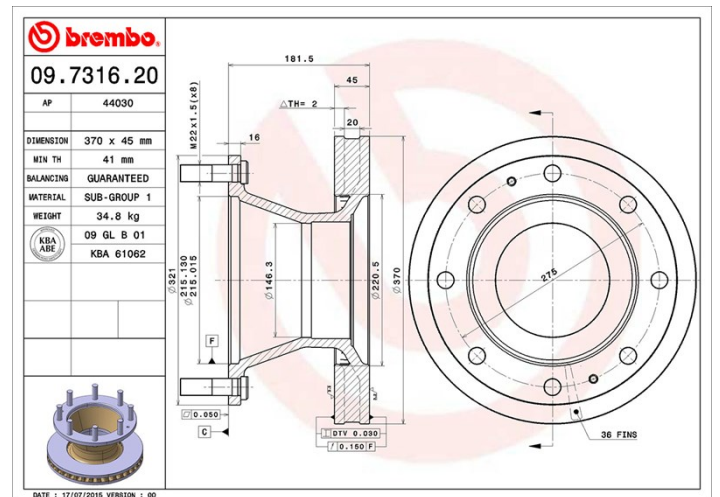

## Disc technical data

**Axle** Front

**Diameter**  
370 mm

**Overall height (A)**  
181,5 mm

**Centring diameter (B)**  
215 mm

**Number of holes (C)**  
8

**Thickness (TH)**  
45 mm

**Minimum thickness**  
41 mm

**Tightening torque** Nm

**Unit per box**  
1

**EANCode**  
8020584731628

## Brand part numbers

**Brembo**  
09.7316.20

**AP**  
44030