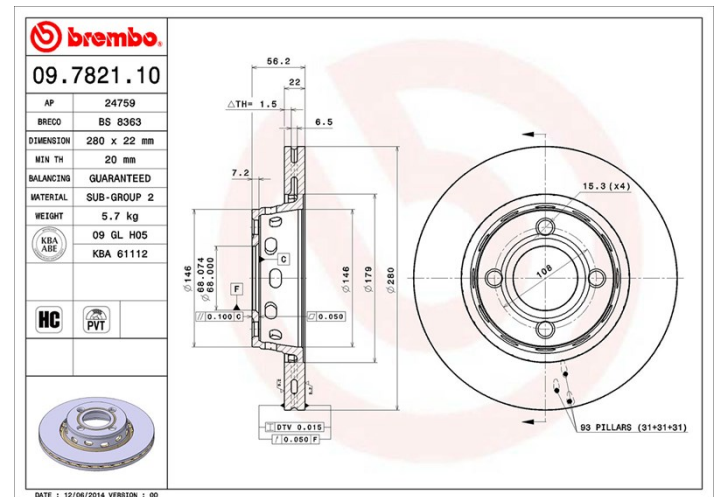

Disc technical data

Axle Front

Diameter
280 mm

Overall height (A)
56,2 mm

Centring diameter (B)
68 mm

Number of holes (C)
4

Thickness (TH)
22 mm

Minimum thickness
20 mm

Tightening torque
120 Nm

Unit per box
2

EANCode
8020584782118

Brand part numbers

Brembo
09.7821.10

AP
24759

Breco
BS 8363

Technical specifications