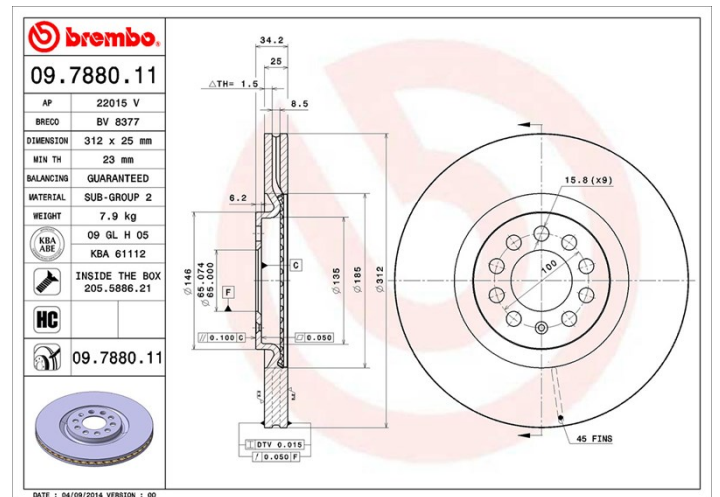

## Disc technical data

**Axle** Front

**Diameter**  
312 mm

**Overall height (A)**  
34,2 mm

**Centring diameter (B)**  
65 mm

**Number of holes (C)**  
5

**Thickness (TH)**  
25 mm

**Minimum thickness**  
23 mm

**Tightening torque**   
120 Nm

**Unit per box**  
2

**EANCode**  
8020584011928

## Brand part numbers

**Brembo**  
09.7880.11

**AP**  
22015 V

**Breco**  
BV 8377

## Technical specifications