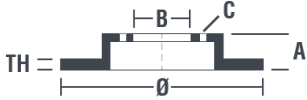

Disc technical data

Axle Front

Diameter
312 mm

Overall height (A)
34,2 mm

Centring diameter (B)
65 mm

Number of holes (C)
5

Thickness (TH)
25 mm

Minimum thickness
23 mm

Tightening torque
120 Nm

Unit per box
2

EANCode
8020584011928

Brand part numbers

Brembo
09.7880.11

AP
22015 V

Breco
BV 8377

Technical specifications

High Carbon disc (HC)

Thanks to the high percentage of carbon in the chemical composition of the cast iron, the HC disc provides greater damping coefficient, able to reduce vibration and noise while driving.

HC

Disc with fixing screw

By supplying the fixing screw in the disc box, Brembo provides extra help to the mechanic if the original screw is rusty or worn to such an extent as to prevent or make it difficult to reuse.

UV Disc

The UV coating process provides a superior corrosion resistance and full disc protection.

Compatible vehicles

AUDI

Model	Type	Kw	Year
A3 (8L1)	S3 quattro	154	03/99 04/02
A3 (8L1)	S3 quattro	165	10/01 05/03
TT (8N3)	1.8 T	110	09/02 06/06