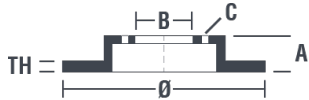

Tightening torque
120 Nm

Unit per box
2

EANCode
8020584015100

Brand part numbers

Brembo
09.7880.75

AP
X 22015

Technical specifications

High Carbon disc (HC)