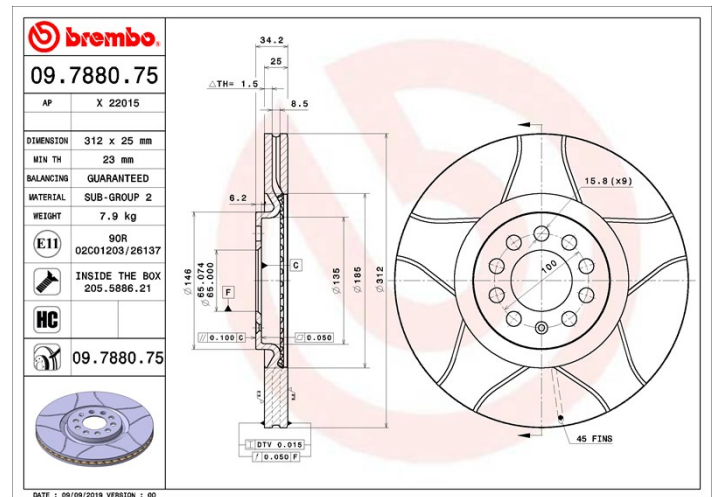

Disc technical data

Axle Front

Diameter
312 mm

Overall height (A)
34,2 mm

Centring diameter (B)
65 mm

Number of holes (C)
5

Thickness (TH)
25 mm

Minimum thickness
23 mm

Tightening torque
120 Nm

Unit per box
2

EANCode
8020584015100

Brand part numbers

Brembo
09.7880.75

AP
X 22015

Technical specifications

High Carbon disc (HC)