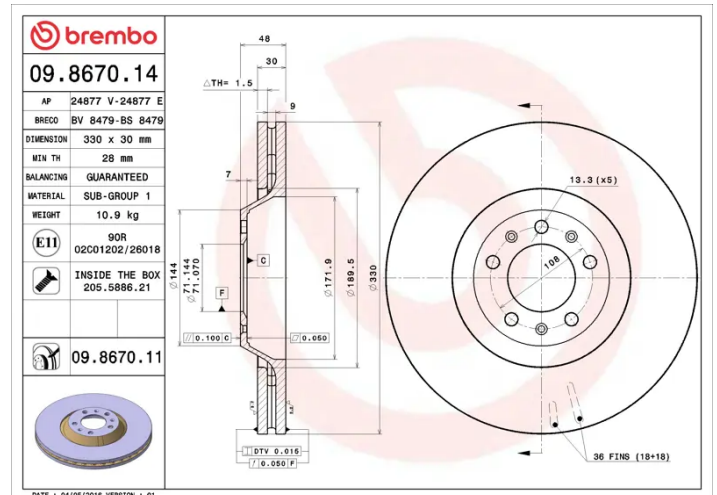

BRAKE DISC

09.8670.14

The **09.8670.14** brake disc is synonymous with reliability

The Brembo brake disc is fully interchangeable with an Original Equipment brake disc. The control of the entire production cycle allows Brembo to offer brake discs with outstanding performance levels, reliability, durability and comfort in all conditions of use. All Brembo brake discs are accompanied by the ECE-R90 homologation.

- ✓ OE-equivalent
- ✓ Brembo quality
- ✓ ECE-R90 certificate
- ✓ Safety
- ✓ Fastening screws

Technical specifications

EAN code 8020584013632	Axle Front	Diameter Ø 330 mm
Thickness (TH) 30 mm	Height (A) 48 mm	Number of holes (C) 5
Brake disc type Ventilated	Centering (B) 71 mm	Min. thickness 28 mm
Tightening torque 90 Nm		