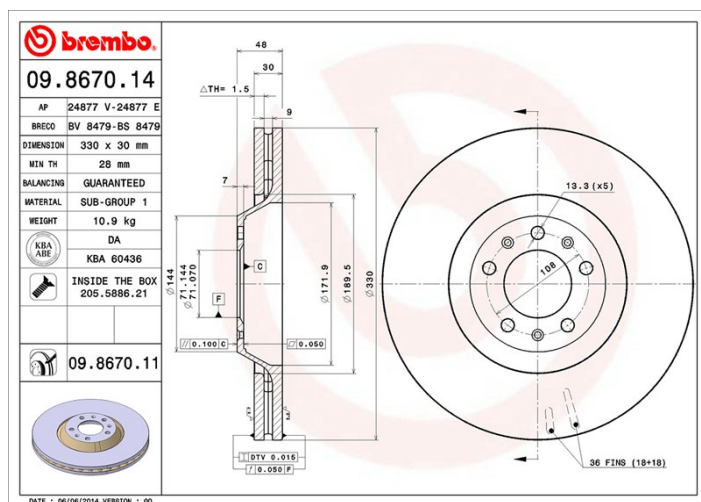

Disc 09.8670.14

Disc technical data

Axle Front

Diameter
330 mm

Overall height (A)
48 mm

Centring diameter (B)
71 mm

Number of holes (C)
5

Thickness (TH)
30 mm

Minimum thickness
28 mm

Tightening torque
90 Nm

Unit per box
1

EANCode
8020584013632

Brand part numbers

Brembo
09.8670.14

AP
24877 E

Breco
BS 8479