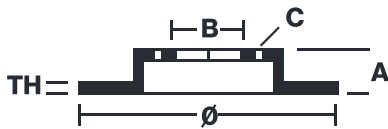

BRAKE DISC

09.8670.14

The **09.8670.14** brake disc is synonymous with reliability

The Brembo brake disc is fully interchangeable with an Original Equipment brake disc. The control of the entire production cycle allows Brembo to offer brake discs with outstanding performance levels, reliability, durability and comfort in all conditions of use. All Brembo brake discs are accompanied by the ECE-R90 homologation.

- ✓ OE-equivalent
- ✓ Brembo quality
- ✓ ECE-R90 certificate
- ✓ Safety
- ✓ Fastening screws

Technical specifications

EAN code 8020584013632	Axle Front	Diameter Ø 330 mm
Thickness (TH) 30 mm	Height (A) 48 mm	Number of holes (C) 5
Brake disc type Ventilated	Centering (B) 71 mm	Min. thickness 28 mm
Tightening torque 90 Nm		