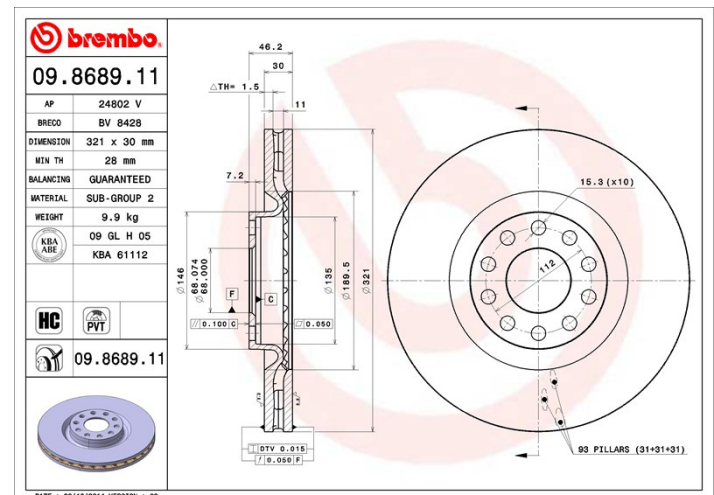

Disc 09.8689.11

Disc technical data

Axle Front

Diameter
321 mm

Overall height (A)
46,2 mm

Centring diameter (B)
68 mm

Number of holes (C)
5

Thickness (TH)
30 mm

Minimum thickness
28 mm

Tightening torque
120 Nm

Unit per box
2

EANCode
8020584013519

Brand part numbers

Brembo
09.8689.11

AP
24802 V

Breco
BV 8428

Technical specifications

PVT vented disc

The PVT disc uses, in its ventilation chamber, pillars instead of vanes. Disc cooling capacity is enhanced by an extra 40% and therefore provides more resistance against thermal cracking.