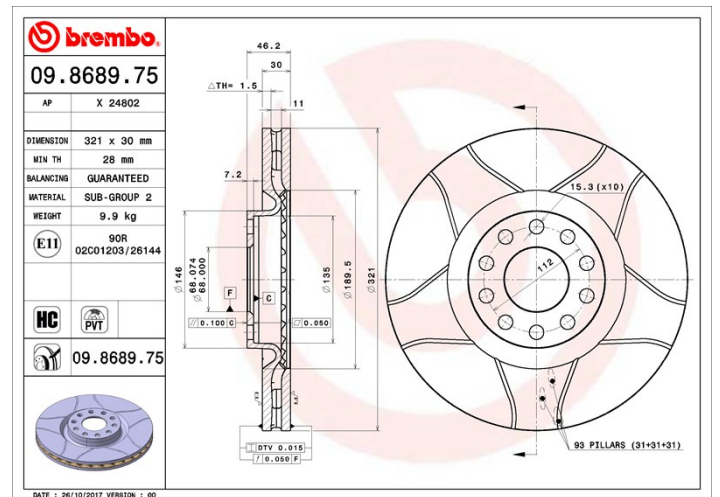

Disc technical data

Axle Front

Diameter
321 mm

Overall height (A)
46,2 mm

Centring diameter (B)
68 mm

Number of holes (C)
5

Thickness (TH)
30 mm

Minimum thickness
28 mm

Tightening torque
120 Nm

Unit per box
2

EANCode
8020584015049

Brand part numbers

Brembo
09.8689.75

AP
X 24802

Technical specifications

PVT vented disc