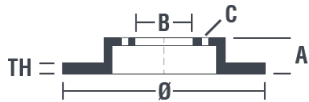

Disc technical data

Axle Front

Diameter
347 mm

Overall height (A)
59,4 mm

Centring diameter (B)
68 mm

Number of holes (C)
5

Thickness (TH)
30 mm

Minimum thickness
28 mm

Tightening torque
120 Nm

Unit per box
1

EANCode
8020584884133

Brand part numbers

Brembo
09.8841.30

AP
24891

Breco
BS 8493

09.8841.30	
AP	24891 V-24891
BRECO	BV 8493 - BS 8493
DIMENSION	347 x 30 mm
MIN TH	28 mm
BALANCING	GUARANTEED
MATERIAL	SUB-GROUP 2
WEIGHT	11.1 kg
	90R 02C01203/26073
	INSIDE THE BOX 205.5896.21
	09.8841.31
DATE : 04/05/2018 VERSION : 01	