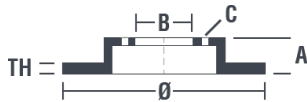

Disc technical data

Axle Front

Diameter
347 mm

Overall height (A)
59,4 mm

Centring diameter (B)
68 mm

Number of holes (C)
5

Thickness (TH)
30 mm

Minimum thickness
28 mm

Tightening torque
120 Nm

Unit per box
1

EANCode
8020584025024

Brand part numbers

Brembo
09.8841.31

AP
24891 V

Breco
BV 8493

		09.8841.30	
AP	24891 V-24891		
BRECO	BV 8493 - BS 8493		
DIMENSION	347 x 30 mm		
MIN TH	28 mm		
BALANCING	GUARANTEED		
MATERIAL	SUB-GROUP 2		
WEIGHT	11.1 kg		
	90R 02001203/28073		
	INSIDE THE BOX 205.5896.21		
	09.8841.31		
DATE : 04/05/2016 VERSION : 01			