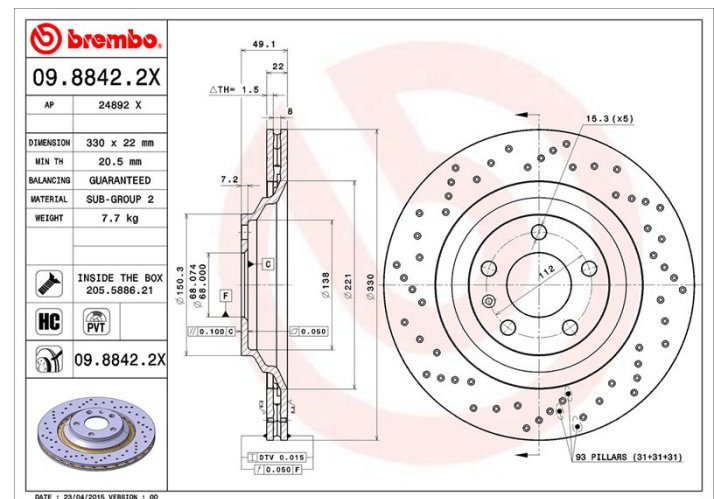

Disc technical data

Axle Rear

Diameter
330 mm

Overall height (A)
49,2 mm

Centring diameter (B)
68 mm

Number of holes (C)
5

Thickness (TH)
22 mm

Minimum thickness
20,5 mm

Tightening torque
120 Nm

Unit per box
1

EANCode
8020584217658

Brand part numbers

Brembo
09.8842.2X

AP
24892 X

Technical specifications

PVT vented disc