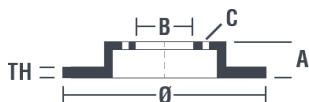

Disc
09.9162.75

brembo
AFTERMARKET

Disc technical data

Axle Front

Diameter
302 mm

Overall height (A)
45 mm

Centring diameter (B)
70 mm

Number of holes (C)
5

Thickness (TH)
28 mm

Minimum thickness
25 mm

Tightening torque
110 Nm

Unit per box
2

EANCode
8020584031254