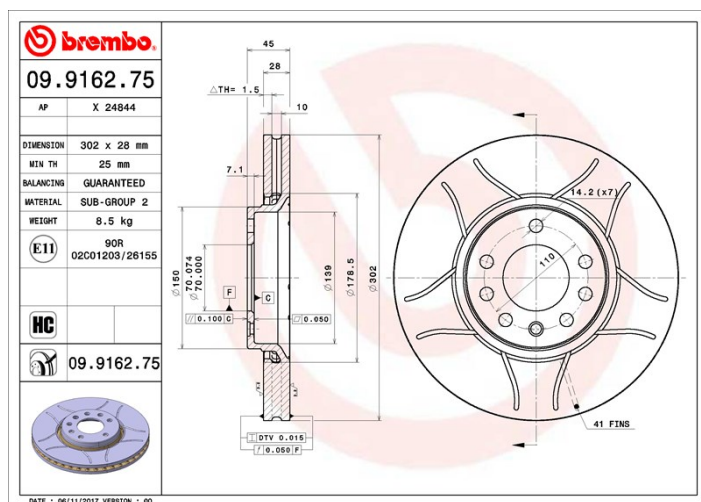

Disc
09.9162.75

 **brembo**
AFTERMARKET

Disc technical data

Axle Front

Diameter
302 mm

Overall height (A)
45 mm

Centring diameter (B)
70 mm

Number of holes (C)
5

Thickness (TH)
28 mm

Minimum thickness
25 mm

Tightening torque 
110 Nm

Unit per box
2

EANCode
8020584031254

Brand part numbers

Brembo
09.9162.75

AP
X 24844