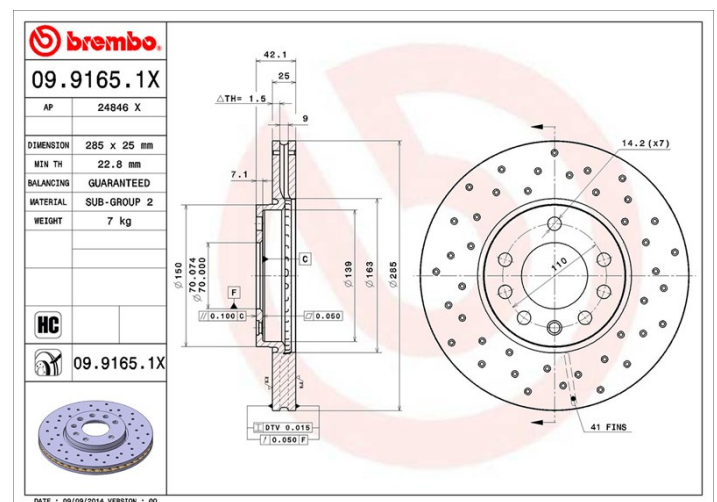

Disc 09.9165.1X

Disc technical data

Axle Front

Diameter
285 mm

Overall height (A)
42 mm

Centring diameter (B)
70 mm

Number of holes (C)
5

Thickness (TH)
25 mm

Minimum thickness
22,8 mm

Tightening torque
110 Nm

Unit per box
2

EANCode
8020584215425

Brand part numbers

Brembo
09.9165.1X

AP
24846 X

Technical specifications