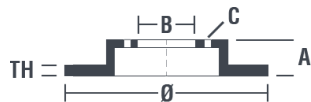

Disc technical data

Axle Front

Diameter
285 mm

Overall height (A)
42 mm

Centring diameter (B)
70 mm

Number of holes (C)
5

Thickness (TH)
25 mm

Minimum thickness
22,8 mm

Tightening torque
110 Nm

Unit per box
2

EANCode
8020584215425