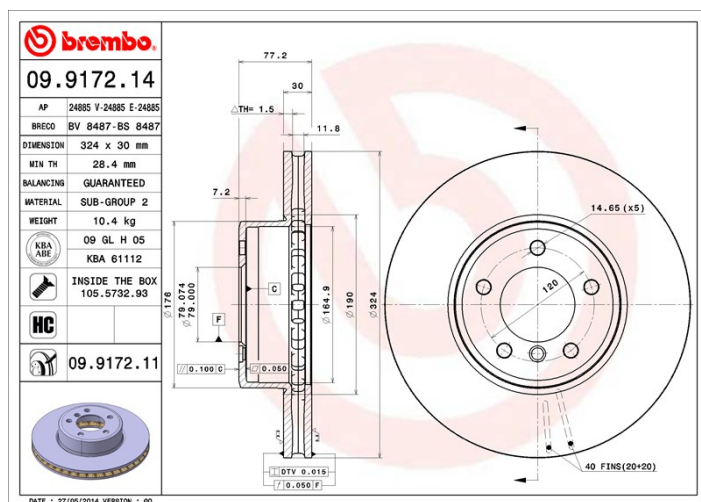

Disc technical data

Axle Front

Diameter
324 mm

Overall height (A)
77 mm

Centring diameter (B)
79 mm

Number of holes (C)
5

Thickness (TH)
30 mm

Minimum thickness
28,4 mm

Tightening torque
120 Nm

Unit per box
2

EANCode
8020584022726

Brand part numbers

Brembo
09.9172.11

AP
24885 V

Breco
BV 8487

Technical specifications