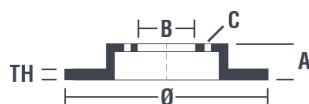

Tightening torque
120 Nm

Unit per box
2

EANCode
8020584013366

Brand part numbers

Brembo
09.9172.14

AP
24885 E

Breco
BS 8487

		09.9172.14	
AP	24885 V-24885 E		
BRECO	BS 8487-BS 8487		
DIMENSION	324 x 30 mm		
MIN TH	28.4 mm		
BALANCING	GUARANTEED		
MATERIAL	SUB-GROUP 2		
WEIGHT	10.4 kg		
KBA ADE	09 GL H 05 KBA 61112		
INSIDE THE BOX	105.5732.93		
HC			
		09.9172.11	
		DATE : 27/05/2014 VERSION : 00	