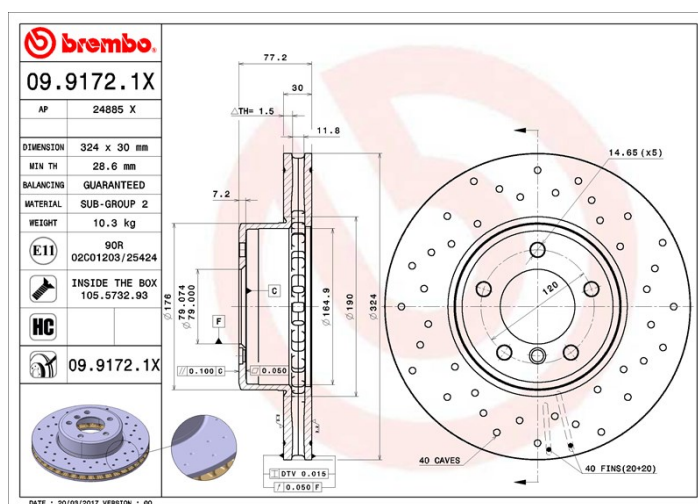

Disc 09.9172.1X

Disc technical data

Axle Front

Diameter
324 mm

Overall height (A)
77 mm

Centring diameter (B)
79 mm

Number of holes (C)
5

Thickness (TH)
30 mm

Minimum thickness
28,6 mm

Tightening torque
120 Nm

Unit per box
1

EANCode
8020584225769

Brand part numbers

Brembo
09.9172.1X

AP
24885 X

Technical specifications