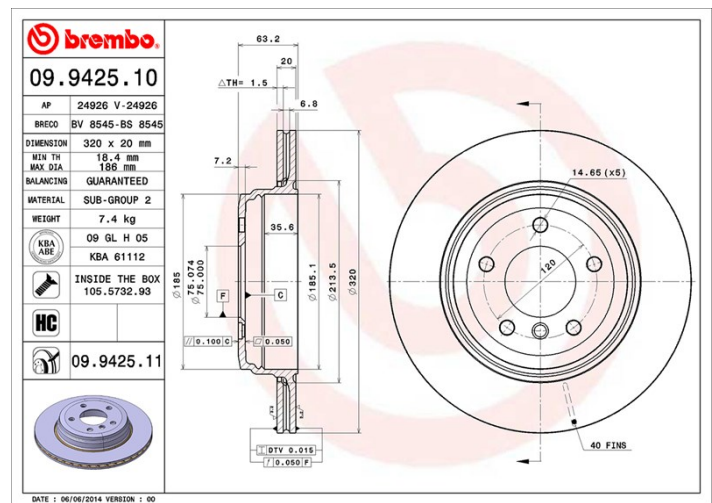

Disc 09.9425.10

Disc technical data

Axle Rear

Diameter
320 mm

Overall height (A)
61 mm

Centring diameter (B)
75 mm

Number of holes (C)
5

Thickness (TH)
20 mm

Minimum thickness
18,4 mm

Tightening torque
120 Nm

Unit per box
2

EANCode
8020584942512

Brand part numbers

Brembo
09.9425.10

AP
24926

Breco
BS 8545