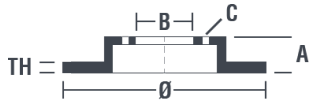

Disc 09.9425.10

Disc technical data

Axle Rear

Diameter
320 mm

Overall height (A)
61 mm

Centring diameter (B)
75 mm

Number of holes (C)
5

Thickness (TH)
20 mm

Minimum thickness
18,4 mm

Tightening torque
120 Nm

Unit per box
2

EANCode
8020584942512

Brand part numbers

Brembo
09.9425.10

AP
24926

Breco
BS 8545