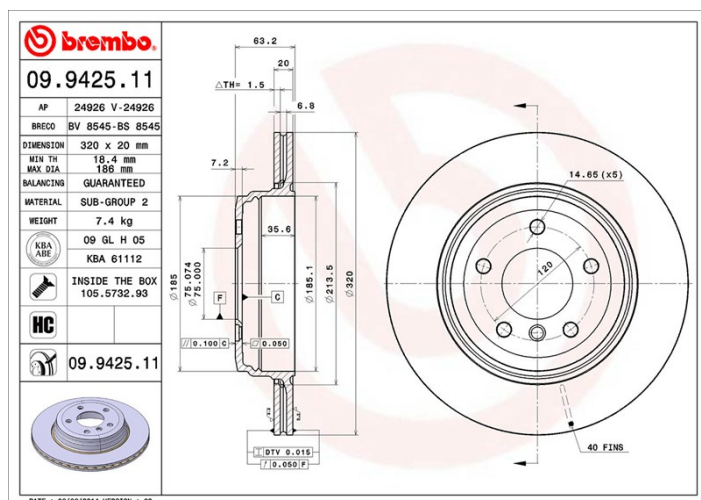

Disc 09.9425.11

Disc technical data

Axle Rear

Diameter
320 mm

Overall height (A)
61 mm

Centring diameter (B)
75 mm

Number of holes (C)
5

Thickness (TH)
20 mm

Minimum thickness
18,4 mm

Tightening torque
120 Nm

Unit per box
2

EANCode
8020584024874

Brand part numbers

Brembo
09.9425.11

AP
24926 V

Breco
BV 8545