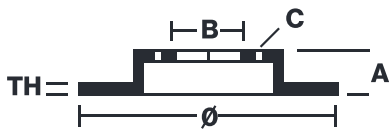

Technical specifications

EAN code
8020584031278

Axle
Rear

Diameter $\varnothing$
320 mm

Thickness (TH)
20 mm

Height (A)
61 mm

Number of holes (C)
5

Brake disc type
Ventilated

Centering (B)
75 mm

Min. thickness
18,4 mm

Tightening torque
120 Nm