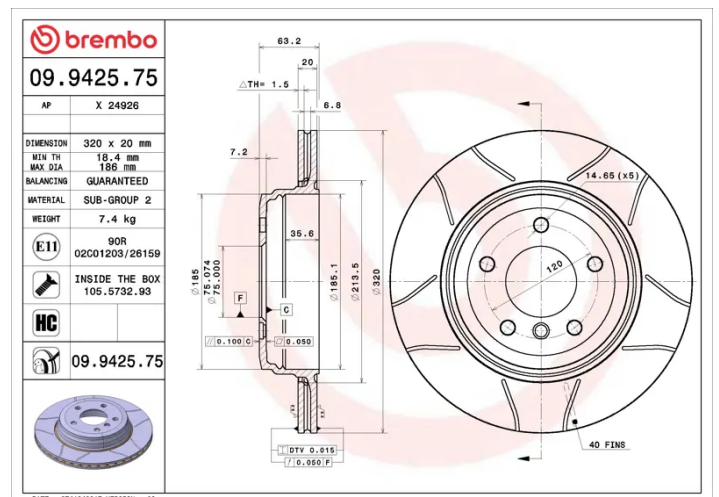

- ✓ Brembo quality
- ✓ ECE-R90 certificate
- ✓ Performance
- ✓ Sports driving
- ✓ Sporty look
- ✓ High carbon
- ✓ Anti-corrosion
- ✓ Fastening screws

Technical specifications

EAN code
8020584031278

Axle
Rear

Diameter \varnothing
320 mm

Thickness (TH)
20 mm

Height (A)
61 mm

Number of holes (C)
5

Brake disc type
Ventilated

Centering (B)
75 mm

Min. thickness
18,4 mm

Tightening torque
120 Nm