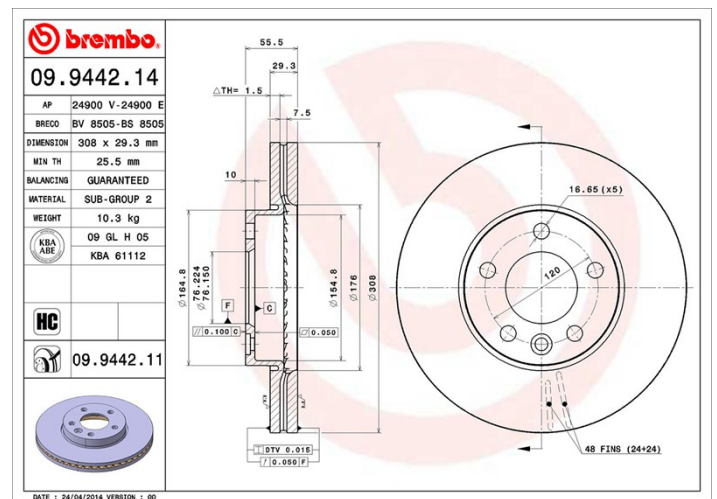

Disc technical data

Axle Front

Diameter
308 mm

Overall height (A)
55,5 mm

Centring diameter (B)
76 mm

Number of holes (C)
5

Thickness (TH)
29,3 mm

Minimum thickness
25,5 mm

Tightening torque
170 Nm

Unit per box
1

EANCode
8020584029183

Brand part numbers

Brembo
09.9442.11

AP
24900 V

Breco
BV 8505

Technical specifications