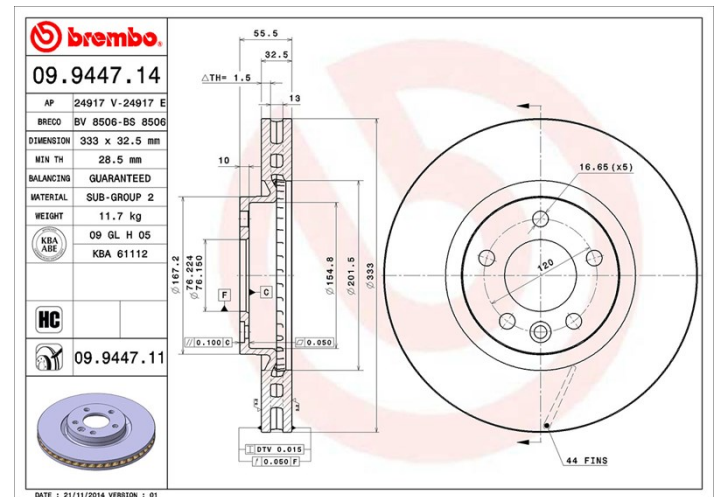

Disc technical data

Axle Front

Diameter
333 mm

Overall height (A)
55,5 mm

Centring diameter (B)
76 mm

Number of holes (C)
5

Thickness (TH)
32,5 mm

Minimum thickness
28,5 mm

Tightening torque
170 Nm

Unit per box
1

EANCode
8020584213957

Brand part numbers

Brembo
09.9447.11

AP
24917 V

Breco
BV 8506

Technical specifications