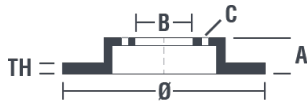

Disc technical data

Axle Front

Diameter
333 mm

Overall height (A)
55,5 mm

Centring diameter (B)
76 mm

Number of holes (C)
5

Thickness (TH)
32,5 mm

Minimum thickness
28,5 mm

Tightening torque
170 Nm

Unit per box
1

EANCode
8020584213957