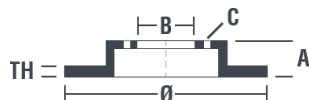

Tightening torque
103 Nm

Unit per box
2

EANCode
8020584031315

brembo.	
09.9468.76	
AP	X 24958
DIMENSION	300 x 25 mm
MIN TH	23 mm
BALANCING	GUARANTEED
MATERIAL	SUB-GROUP 2
WEIGHT	8.1 kg
E11	90R 02C01203/26136
HC	
09.9468.76	
DATE : 09/09/2019 VERSION : 00	