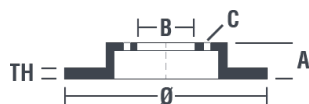

Disc technical data

Axle Front

Diameter
321 mm

Overall height (A)
59,4 mm

Centring diameter (B)
68 mm

Number of holes (C)
5

Thickness (TH)
30 mm

Minimum thickness
28 mm

Tightening torque
120 Nm

Unit per box
1

EANCode
8020584025543

Brand part numbers

Brembo
09.9534.11

AP
24930 V

Breco
BV 8549

09.9534.14	
AP	24930 V-24930 E-24930
BRECO	BV 8549-BS 8549
DIMENSION	321 x 30 mm
MIN TH	28 mm
BALANCING	GUARANTEED
MATERIAL	SUB-GROUP 2
WEIGHT	10.35 kg
KBA ABE	09 GL H 05 KBA 61112
INSIDE THE BOX	205.5886.21
HC	
	09.9534.11
DATE : 12/06/2014 VERSION : 00	

Technical specifications

High Carbon disc (HC)

Thanks to the high percentage of carbon in the chemical composition of the cast iron, the HC disc provides greater damping coefficient, able to reduce vibration and noise while driving.

HC

Disc with fixing screw

By supplying the fixing screw in the disc box, Brembo provides extra help to the mechanic if the original screw is rusty or worn to such an extent as to prevent or make it difficult to reuse.

UV Disc

The UV coating process provides a superior corrosion resistance and full disc protection.

Compatible vehicles

AUDI

Model	Type	Kw	Year
A6 (4F2, C6)	2.0 TDI	120	04/09 03/11
A6 (4F2, C6)	2.0 TDI	100	07/04 03/11
A6 (4F2, C6)	2.0 TDI	103	07/04 10/08