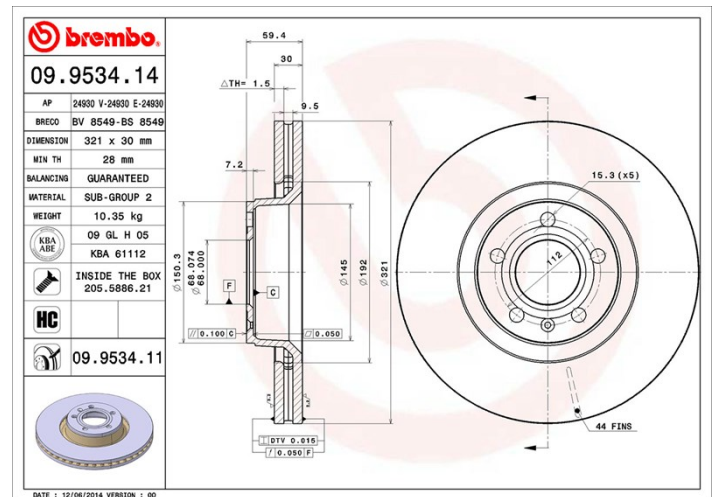

Disc technical data

Axle Front

Diameter
321 mm

Overall height (A)
59,4 mm

Centring diameter (B)
68 mm

Number of holes (C)
5

Thickness (TH)
30 mm

Minimum thickness
28 mm

Tightening torque
120 Nm

Unit per box
2

EANCode
8020584953419

Brand part numbers

Brembo
09.9534.14

AP
24930 E

Breco
BS 8549

Technical specifications