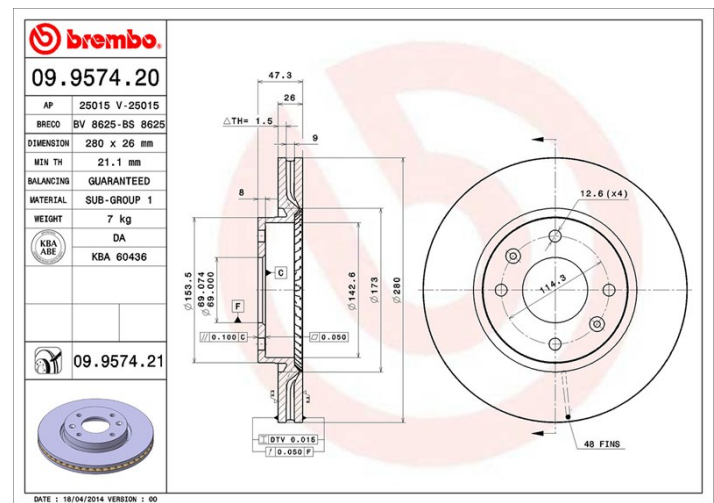

Brand part numbers

Brembo
09.9574.20

AP
25015

Breco
BS 8625

Technical specifications

Compatible vehicles

HYUNDAI

Model	Type	Kw	Year
ELANTRA (XD)	1.6	77	05/03 07/06
ELANTRA (XD)	1.6	66	06/00 07/06
ELANTRA (XD)	1.6	79	06/00 07/06
ELANTRA (XD)	1.6	82	09/03 07/06
ELANTRA (XD)	1.8	79	06/00 07/03
ELANTRA (XD)	1.8	97	06/00 07/06
ELANTRA (XD)	1.8	98	11/02 07/06
ELANTRA (XD)	2.0	102	06/00 07/06
ELANTRA (XD)	2.0	104	06/00 07/06
ELANTRA (XD)	2.0	105	10/03 07/06