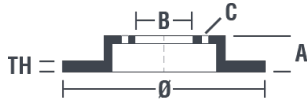

Disc
09.9589.14

brembo
AFTERMARKET

Disc technical data

Axle Front

Diameter
278 mm

Overall height (A)
44,5 mm

Centring diameter (B)
63,5 mm

Number of holes (C)
5

Thickness (TH)
24 mm

Minimum thickness
22 mm

Tightening torque
100 Nm

Unit per box
2

EANCode
8020584958919