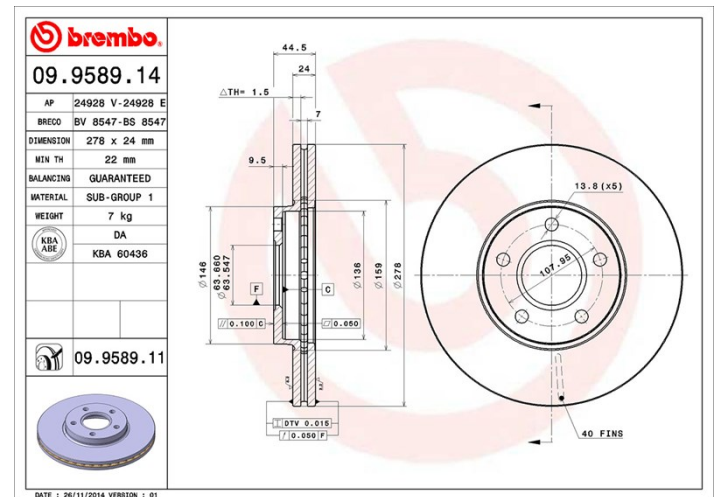

## Disc technical data

**Axle** Front

**Diameter**  
278 mm

**Overall height (A)**  
44,5 mm

**Centring diameter (B)**  
63,5 mm

**Number of holes (C)**  
5

**Thickness (TH)**  
24 mm

**Minimum thickness**  
22 mm

**Tightening torque**   
100 Nm

**Unit per box**  
2

**EANCode**  
8020584958919

## Brand part numbers

**Brembo**  
09.9589.14

**AP**  
24928 E

**Breco**  
BS 8547

## Technical specifications