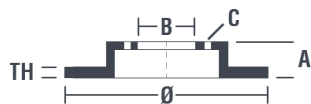

Disc 09.9607.14

Disc technical data

Axle Front	Diameter 236 mm
Overall height (A) 41 mm	Centring diameter (B) 60 mm
Number of holes (C) 4	Thickness (TH) 20 mm
Minimum thickness 17 mm	Tightening torque 110 Nm
Unit per box 2	EANCode 8020584960714

Brand part numbers

Brembo 09.9607.14	AP 24856 E	Breco BS 8522
-----------------------------	----------------------	-------------------------

09.9607.14	
AP	24856 E-24856
BRECO	BS 8522
DIMENSION	236 x 20 mm
MIN TH	17 mm
BALANCING	GUARANTEED
MATERIAL	SUB-GROUP 1
WEIGHT	3.9 kg
KBA ABE	DA
	KBA 60436
	INSIDE THE BOX 205.5886.21
<small>DATE : 21/04/2014 VERSION : 00</small>	