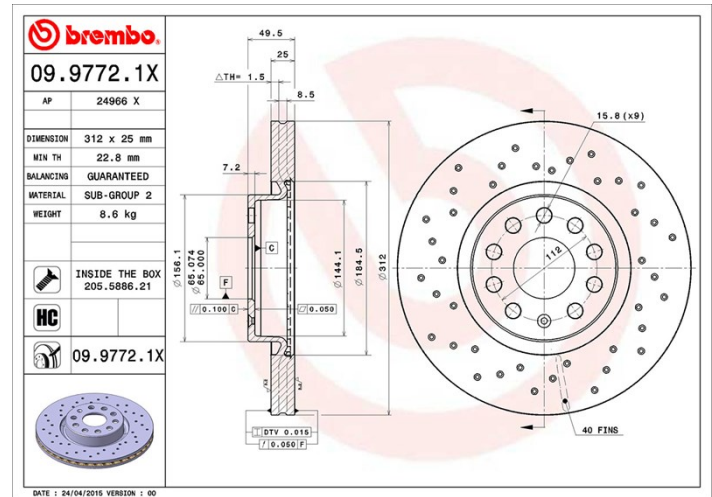

Disc technical data

Axle Front

Diameter
312 mm

Overall height (A)
49,5 mm

Centring diameter (B)
65 mm

Number of holes (C)
5

Thickness (TH)
25 mm

Minimum thickness
22,8 mm

Tightening torque
120 Nm

Unit per box
2

EANCode
8020584212677

Brand part numbers

Brembo
09.9772.1X

AP
24966 X

Technical specifications

High Carbon disc (HC)