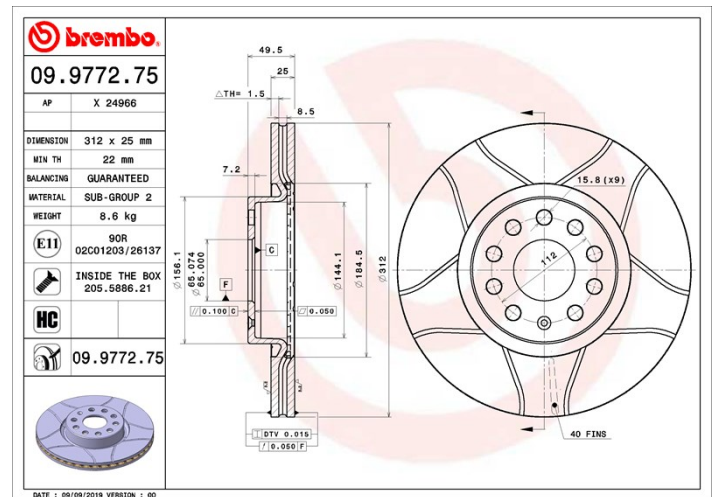

Disc technical data

Axle Front

Diameter
312 mm

Overall height (A)
49,5 mm

Centring diameter (B)
65 mm

Number of holes (C)
5

Thickness (TH)
25 mm

Minimum thickness
22 mm

Tightening torque 
120 Nm

Unit per box
1

EANCode
8020584029725

Brand part numbers

Brembo
09.9772.75

AP
X 24966

Technical specifications

High Carbon disc (HC)