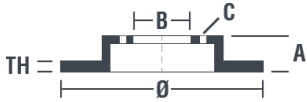

Disc 09.9797.10

brembo
AFTERMARKET

Disc technical data

Axle Front

Diameter
313 mm

Overall height (A)
56,3 mm

Centring diameter (B)
68,2 mm

Number of holes (C)
5

Thickness (TH)
26 mm

Minimum thickness
22 mm

Tightening torque 
170 Nm

Unit per box
2

EANCode
8020584979716

brembo

Brand part numbers

Brembo
09.9797.10