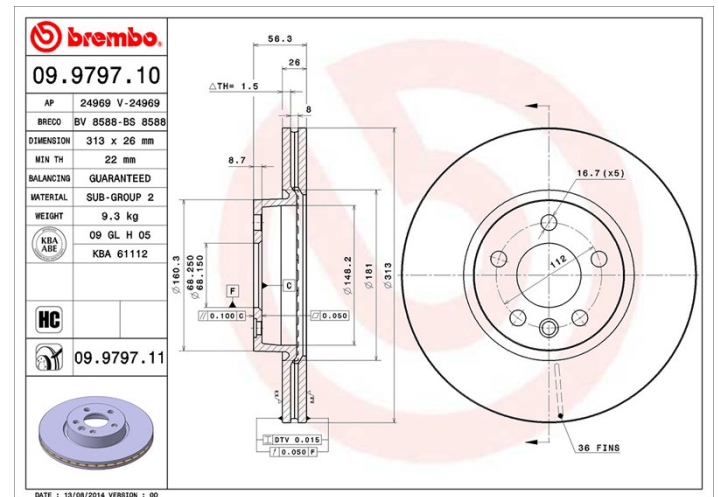

Brand part numbers

Brembo
09.9797.10

AP
24969

Breco
BS 8588

Technical specifications

High Carbon disc (HC)

Thanks to the high percentage of carbon in the chemical composition of the cast iron, the HC disc provides greater damping coefficient, able to reduce vibration and noise while driving.

HC

Compatible vehicles

FORD

Model	Type	Kw	Year
GALAXY (WGR)	1.9 TDI	110	05/05 05/06
GALAXY (WGR)	2.8 V6	150	04/00 05/06

SEAT

Model	Type	Kw	Year
ALHAMBRA (7V8, 7V9)	1.8 T 20V	110	10/97 03/10
ALHAMBRA (7V8, 7V9)	1.9 TDI	110	05/05 05/07
ALHAMBRA (7V8, 7V9)	1.9 TDI	85	06/00 03/10