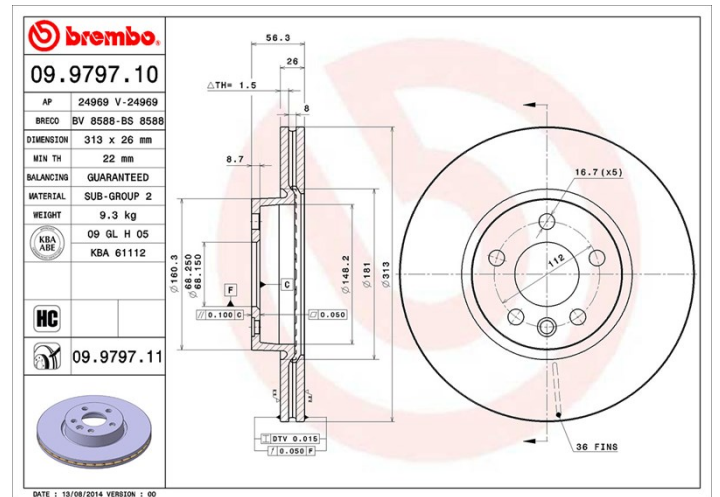

Disc technical data

Axle Front

Diameter
313 mm

Overall height (A)
56,3 mm

Centring diameter (B)
68,2 mm

Number of holes (C)
5

Thickness (TH)
26 mm

Minimum thickness
22 mm

Tightening torque
170 Nm

Unit per box
1

EANCode
8020584032886

Brand part numbers

Brembo
09.9797.11

AP
24969 V

Breco
BV 8588

Technical specifications