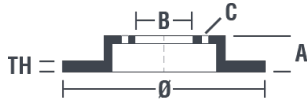

Disc technical data

Axle Front

Diameter
313 mm

Overall height (A)
56,3 mm

Centring diameter (B)
68,2 mm

Number of holes (C)
5

Thickness (TH)
26 mm

Minimum thickness
22 mm

Tightening torque
170 Nm

Unit per box
1

EANCode
8020584032886

Brand part numbers

Brembo
09.9797.11

AP
24969 V

Breco
BV 8588

Technical specifications