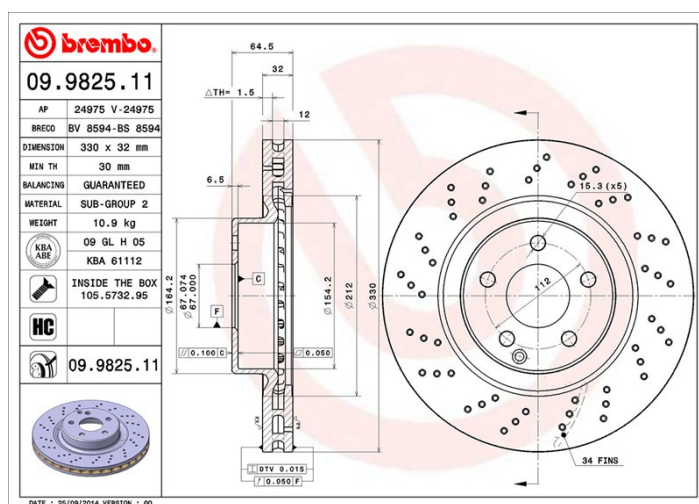

Disc technical data

Axle Front

Diameter
330 mm

Overall height (A)
64,5 mm

Centring diameter (B)
67 mm

Number of holes (C)
5

Thickness (TH)
32 mm

Minimum thickness
30 mm

Tightening torque
130 Nm

Unit per box
1

EANCode
8020584030028

Brand part numbers

Brembo
09.9825.11

AP
24975 V

Breco
BV 8594

Technical specifications