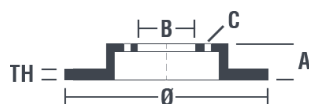

Disc 09.9867.11

brembo
AFTERMARKET

Disc technical data

Axle Front

Diameter
330 mm

Overall height (A)
68,5 mm

Centring diameter (B)
85 mm

Number of holes (C)
5

Thickness (TH)
32 mm

Minimum thickness
30 mm

Tightening torque
160 Nm

Unit per box
1

EANCode
8020584986714

Brand part numbers

Brembo
09.9867.11

AP
25043 V

Breco
BV 8639

Technical specifications

High Carbon disc (HC)

Thanks to the high percentage of carbon in the chemical composition of the cast iron, the HC disc provides greater damping coefficient, able to reduce vibration and noise while driving.

HC

UV Disc

The UV coating process provides a superior corrosion resistance and full disc protection.

Compatible vehicles

PORSCHE

Model	Type	Kw	Year
CAYENNE (9PA)	3.0 TDI	176	02/09 09/10
CAYENNE (9PA)	3.2	184	10/03 09/07
CAYENNE (9PA)	3.6	213	02/07 09/10
CAYENNE (9PA)	S 4.5	250	09/02 09/07
CAYENNE (9PA)	Turbo 4.5	331	09/02 09/07

VW