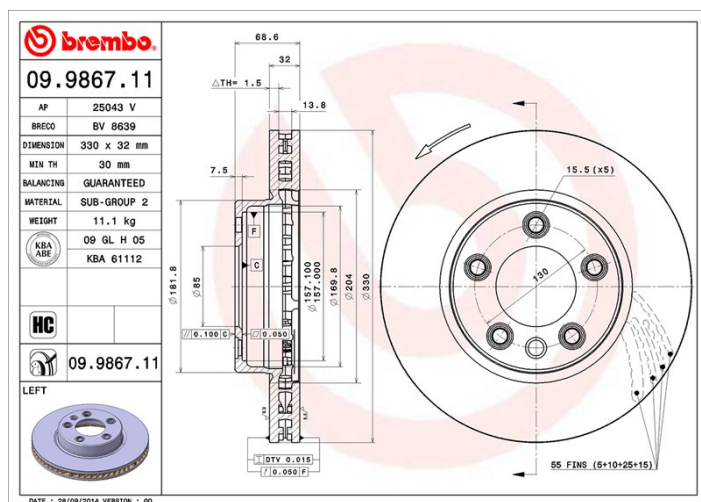

## Disc technical data

**Axle** Front

**Diameter**  
330 mm

**Overall height (A)**  
68,5 mm

**Centring diameter (B)**  
85 mm

**Number of holes (C)**  
5

**Thickness (TH)**  
32 mm

**Minimum thickness**  
30 mm

**Tightening torque**   
160 Nm

**Unit per box**  
1

**EANCode**  
8020584986714

## Brand part numbers

**Brembo**  
09.9867.11

**AP**  
25043 V

**Breco**  
BV 8639