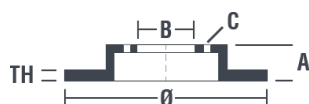

Tightening torque
160 Nm

Unit per box
1

EANCode
8020584987117

Brand part numbers

Brembo
09.9871.11

AP
25135 V

Breco
BV 8744

Technical specifications