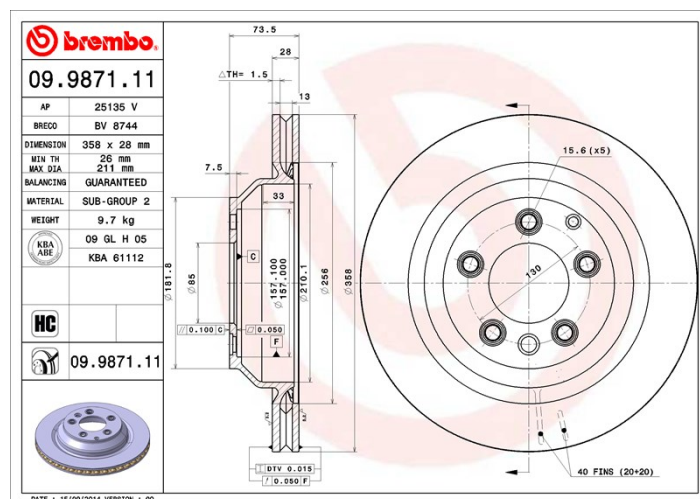

Disc technical data

Axle Rear

Diameter
358 mm

Overall height (A)
73,5 mm

Centring diameter (B)
85 mm

Number of holes (C)
5

Thickness (TH)
28 mm

Minimum thickness
26 mm

Tightening torque
160 Nm

Unit per box
1

EANCode
8020584987117

Brand part numbers

Brembo
09.9871.11

AP
25135 V

Breco
BV 8744

Technical specifications