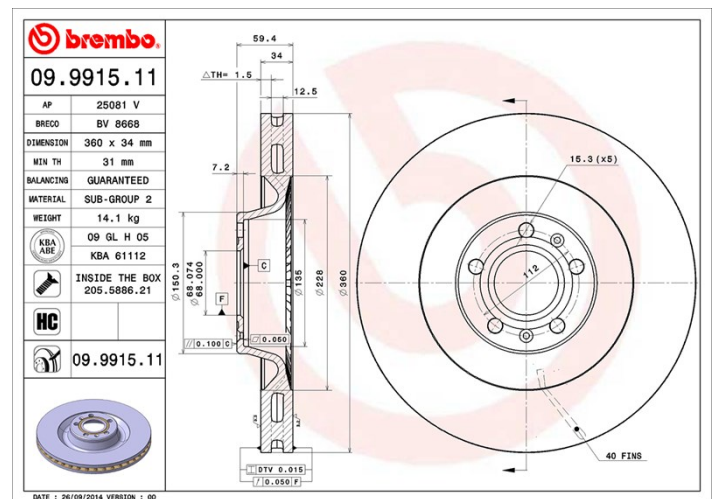

## Disc technical data

**Axle** Front

**Diameter**  
360 mm

**Overall height (A)**  
59,4 mm

**Centring diameter (B)**  
68 mm

**Number of holes (C)**  
5

**Thickness (TH)**  
34 mm

**Minimum thickness**  
31 mm

**Tightening torque**   
120 Nm

**Unit per box**  
1

**EANCode**  
8020584991510

## Brand part numbers

**Brembo**  
09.9915.11

**AP**  
25081 V

**Breco**  
BV 8668