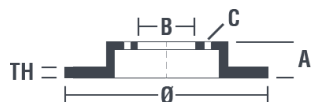

Disc technical data

Axle Front

Diameter
348 mm

Overall height (A)
62,1 mm

Centring diameter (B)
75 mm

Number of holes (C)
5

Thickness (TH)
30 mm

Minimum thickness
28,4 mm

Tightening torque
140 Nm

Unit per box
1

EANCode
8020584992210