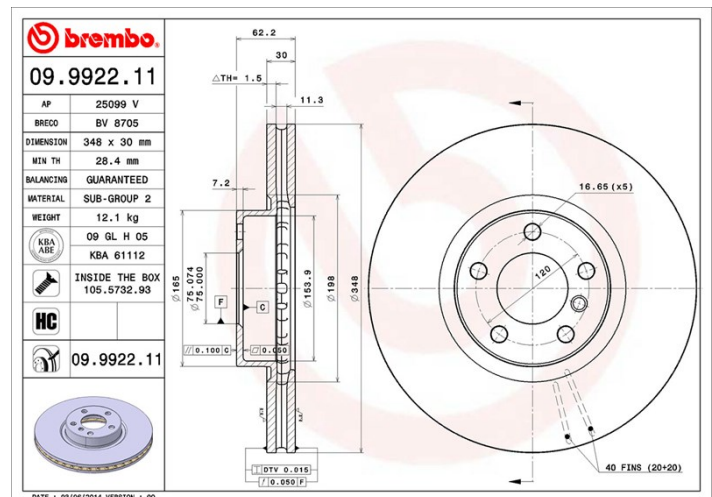

Disc technical data

Axle Front

Diameter
348 mm

Overall height (A)
62,1 mm

Centring diameter (B)
75 mm

Number of holes (C)
5

Thickness (TH)
30 mm

Minimum thickness
28,4 mm

Tightening torque
140 Nm

Unit per box
1

EANCode
8020584992210

Brand part numbers

Brembo
09.9922.11

AP
25099 V

Breco
BV 8705

Technical specifications