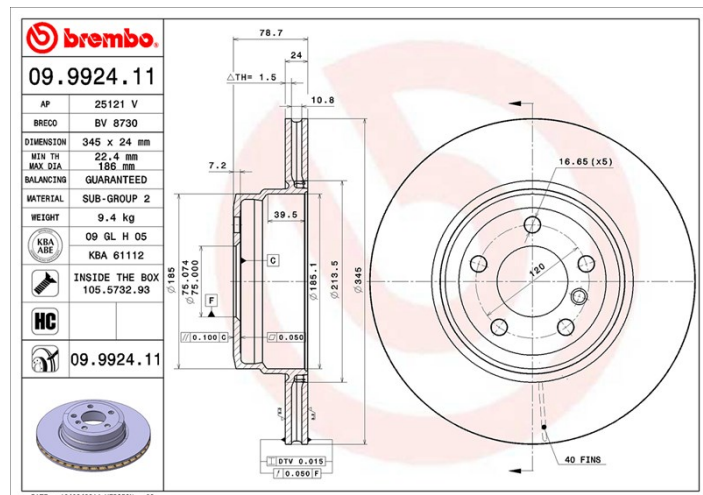

## Disc technical data

**Axle** Rear

**Diameter**  
345 mm

**Overall height (A)**  
78,65 mm

**Centring diameter (B)**  
75 mm

**Number of holes (C)**  
5

**Thickness (TH)**  
24 mm

**Minimum thickness**  
22,4 mm

**Tightening torque**   
140 Nm

**Unit per box**  
1

**EANCode**  
8020584992418

## Brand part numbers

**Brembo**  
09.9924.11

**AP**  
25121 V

**Breco**  
BV 8730

## Technical specifications