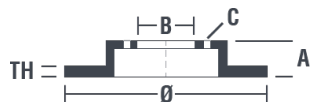

Disc technical data

Axle Front

Diameter
247 mm

Overall height (A)
35,3 mm

Centring diameter (B)
55 mm

Number of holes (C)
4

Thickness (TH)
20 mm

Minimum thickness
18 mm

Tightening torque
100 Nm

Unit per box
2

EANCode
8020584216897

Brand part numbers

Brembo
09.9928.11

AP
25030 V

Breco
BV 8626

09.9928.11	
AP	25030 V-25030 E
BRECO	BV 8626 BS 8626
DIMENSION	247 x 20 mm
MIN TH	18 mm
BALANCING	GUARANTEED
MATERIAL	SUB-GROUP 1
WEIGHT	4.4 kg
	90R 02001202/26005
	09.9928.11
DATE : 03/05/2016 VERSION : 02	

Technical specifications

UV Disc

The UV coating process provides a superior corrosion resistance and full disc protection.

Compatible vehicles

BYD

Model	Type	Kw	Year
F0	1.0	50	09/08 -

CITROËN

Model	Type	Kw	Year
C1 (PM_, PN_)	1.0	50	06/05 09/14
C1 (PM_, PN_)	1.4 HDi	40	06/05 09/14
C1 II (PA_, PS_)	1.0 VTi 68	51	04/14 -
C1 II (PA_, PS_)	1.2 VTi 82	60	04/14 -