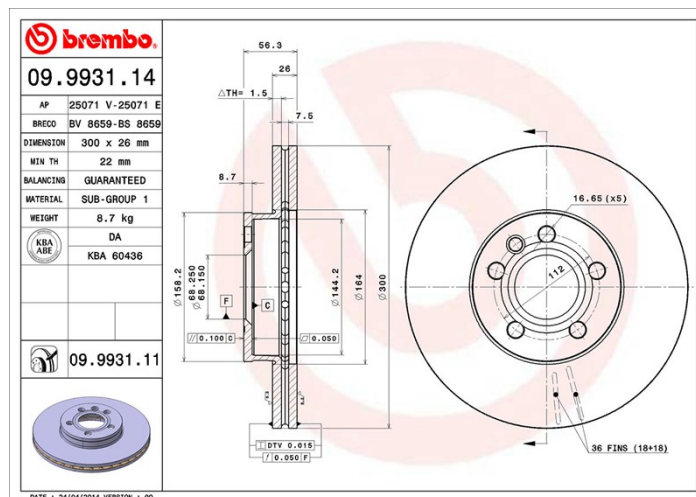

Disc technical data

Axle Front

Diameter
300 mm

Overall height (A)
56,3 mm

Centring diameter (B)
68,2 mm

Number of holes (C)
5

Thickness (TH)
26 mm

Minimum thickness
22 mm

Tightening torque
170 Nm

Unit per box
2

EANCode
8020584993118

Brand part numbers

Brembo
09.9931.14

AP
25071 E

Breco
BS 8659

Technical specifications