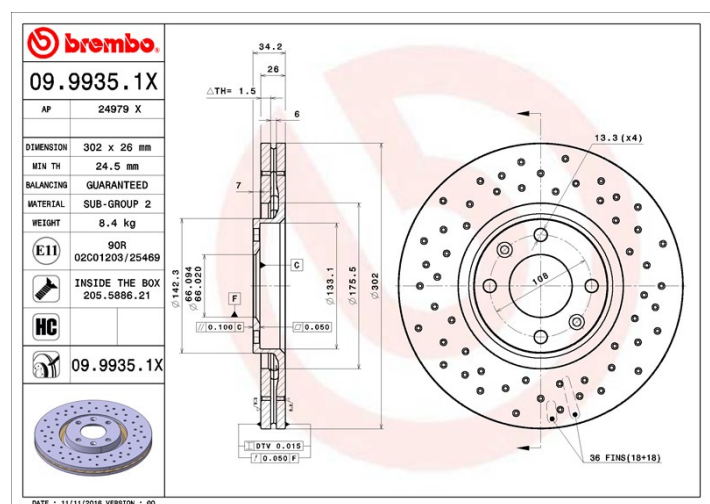

Disc 09.9935.1X

Disc technical data

Axle Front

Diameter
302 mm

Overall height (A)
34,2 mm

Centring diameter (B)
66 mm

Number of holes (C)
4

Thickness (TH)
26 mm

Minimum thickness
24,5 mm

Tightening torque
90 Nm

Unit per box
2

EANCode
8020584229156

Brand part numbers

Brembo
09.9935.1X

AP
24979 X

Technical specifications