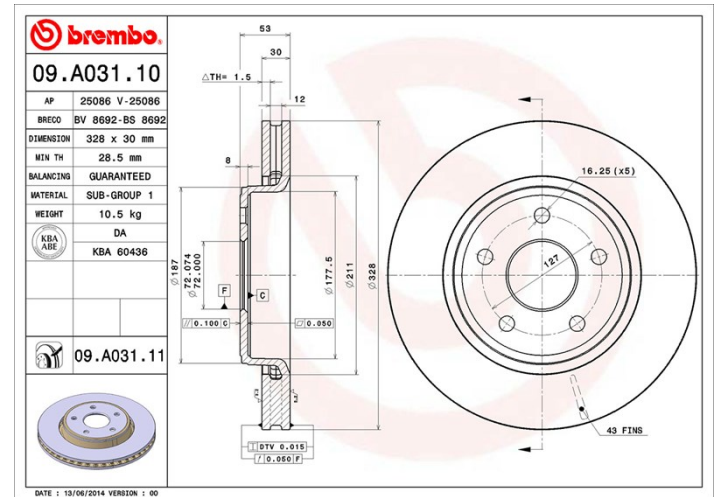

## Disc technical data

**Axle** Front

**Diameter**  
328 mm

**Overall height (A)**  
53 mm

**Centring diameter (B)**  
72 mm

**Number of holes (C)**  
5

**Thickness (TH)**  
30 mm

**Minimum thickness**  
28,5 mm

**Tightening torque**   
115 Nm

**Unit per box**  
1

**EANCode**  
8020584016268

## Brand part numbers

**Brembo**  
09.A031.10

**AP**  
25086

**Breco**  
BS 8692